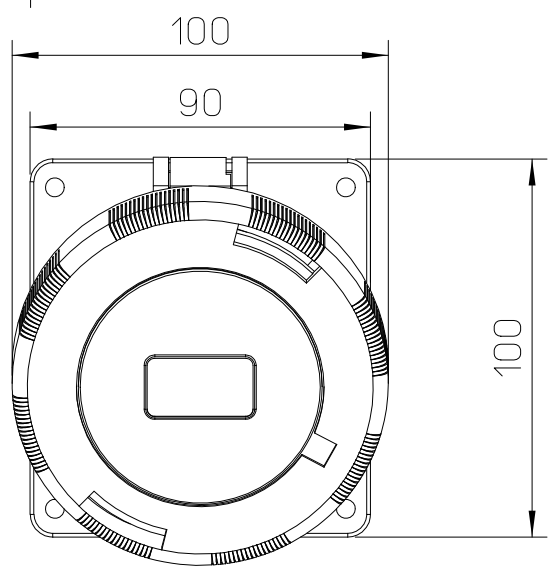

Diritti riservati All rights reserved

dimensions in mm	PEW 3235 PI bulkhead mounting housings, sockets, 3 poles + N + PE, 32A	Scale	
Date 18/05/17		1:2	
Sign. C. Mainini			