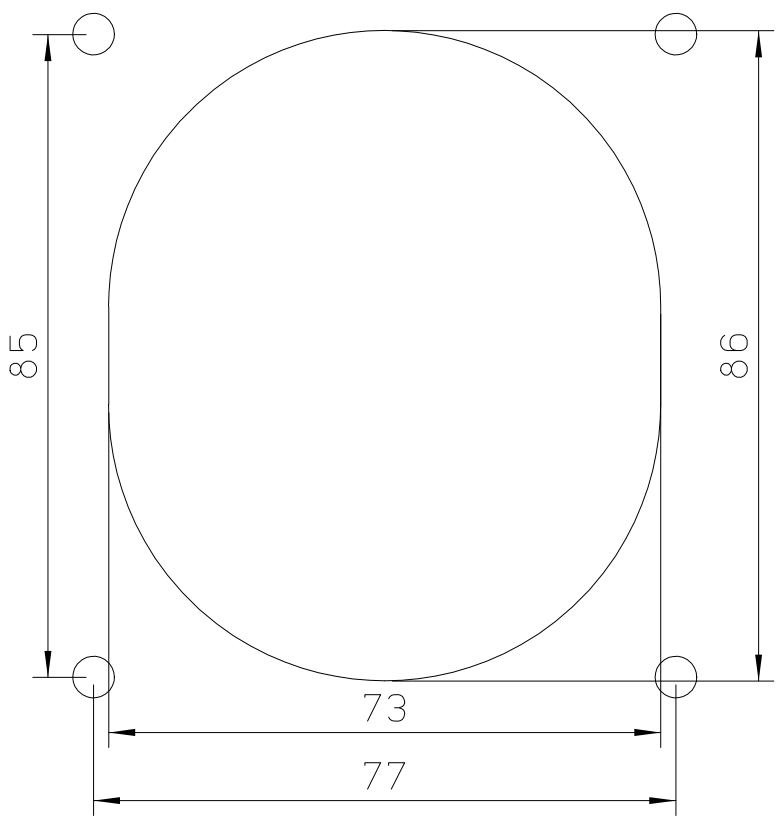

Diritti riservati All rights reserved

dimensions in mm	PEW 3235 PI bulkhead mounting housings, sockets, 3 poles + N + PE, 32A	Scale	
Date 18/05/17		1:2	
Sign. C. Mainini			