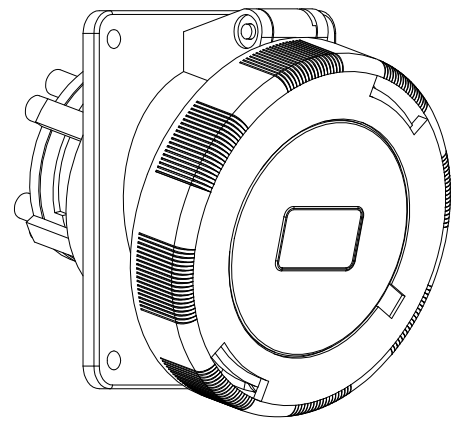

Diritti riservati All rights reserved

dimensions in mm	PEW 3235 PI bulkhead mounting housings, sockets, 3 poles + N + PE, 32A	Scale	
Date 18/05/17		1:2	
Sign. C. Mainini			