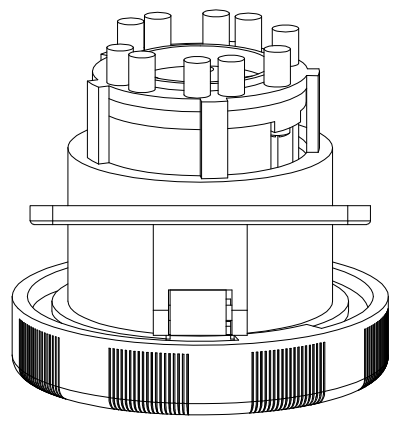

Diritti riservati All rights reserved

dimensions in mm	PEW 3235 PI bulkhead mounting housings, sockets, 3 poles + N + PE, 32A	Scale	
Date 18/05/17		1:2	
Sign. C. Mainini			