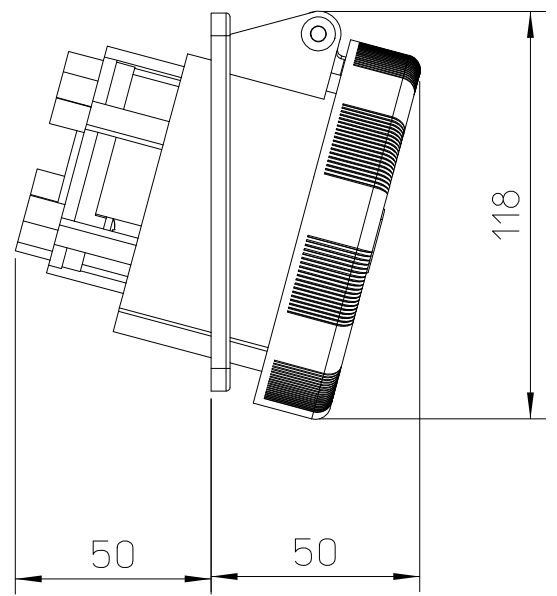

Diritti riservati All rights reserved

dimensions in mm	PEW 3235 PI bulkhead mounting housings, sockets, 3 poles + N + PE, 32A	Scale	
Date 18/05/17		1:2	
Sign. C. Mainini			